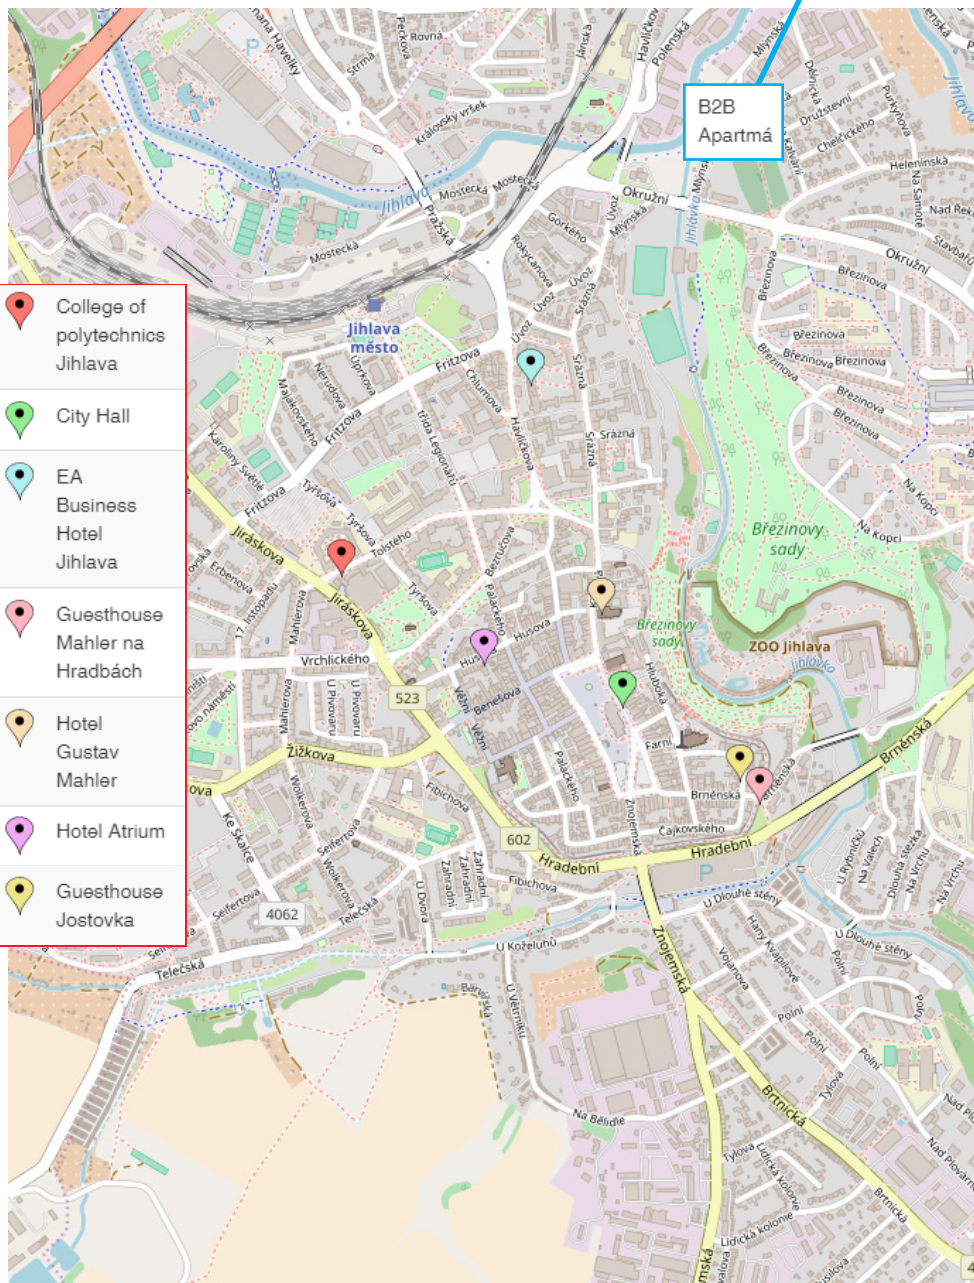

MAP

CONFERENCE VENUE

VENUE FOR SOCIAL EVENINGS

-  College of polytechnics Jihlava
-  City Hall
-  EA Business Hotel Jihlava
-  Guesthouse Mahler na Hradbách
-  Hotel Gustav Mahler
-  Hotel Atrium
-  Guesthouse Jostovka